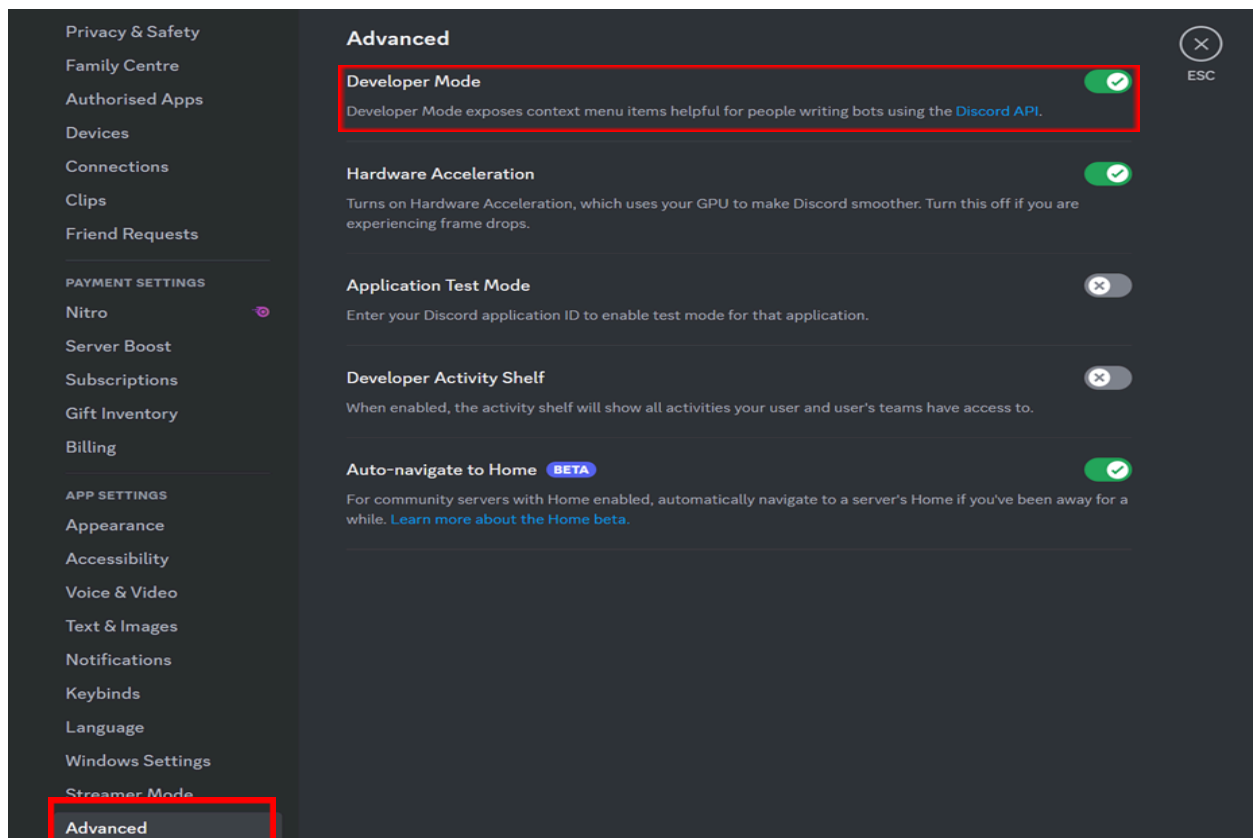

- Select Advanced from the left sidebar and turn on **Developer Mode**.