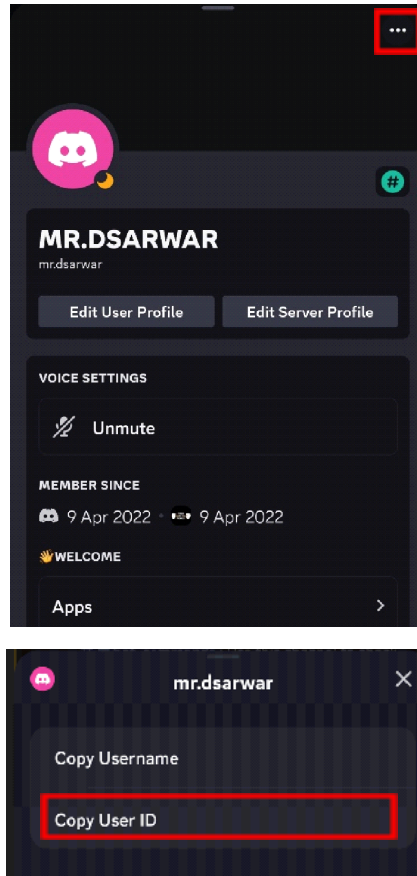

- Once it has been enabled, click on your username at the bottom left and click **Copy User ID**.

- Paste your 18-digit number **Discord ID** in the registration form.

A screenshot of a registration form titled 'Register Now'. The form has several input fields: a text field containing the 18-digit Discord ID '962334305948925982' (highlighted with a red box), a 'First Name' field, a 'Last Name' field, an 'Email' field, a 'Password' field with an eye icon, and a 'Confirm Password' field with an eye icon. Below the fields is a checkbox labeled 'Accept our terms and conditions and privacy policy.' At the bottom, there are two buttons: 'Proceed To Payment' (orange) and 'Pay With Paypal' (dark blue). At the very bottom, there is a link that says 'Already have an account? Login'.

Mobile Guide

- Swipe left and click on the **You** icon in the bottom right.

- Click the **gear icon** in the top right corner.

- Scroll down to **App Settings > Advanced**. Turn **Developer Mode** on.

- Once it has been enabled, click on your profile and click the . . . icon in the top right. Here you will find your **Discord ID**.

- Paste your 18-digit number **Discord ID** in the registration form.

The image shows a registration form titled 'Register Now' on a yellow background. The form has several input fields: a text field containing the 18-digit Discord ID '962334305948925982' (highlighted with a red box), a 'First Name' field, a 'Last Name' field, an 'Email' field, a 'Password' field with an eye icon, and a 'Confirm Password' field with an eye icon. Below the fields is a checkbox labeled 'Accept our terms and conditions and privacy policy'. At the bottom, there are two buttons: 'Proceed To Payment' (orange) and 'Pay With Paypal' (dark blue). At the very bottom, there is a link: 'Already have an account? Login'.