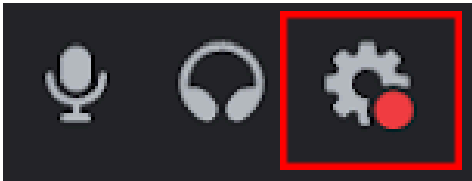

Step By Step Guide To Find Your Discord ID

- Your Discord ID is an 18-digit number that's tied to your account.
- Every Discord user has a unique Discord ID.
- To find your Discord ID, you will need to turn on Discord's "Developer Mode"
- Below we have guides for both Desktop & Mobile.

Desktop Guide

To turn on Developer Mode on the website or in the Desktop app:

- Click the **gear icon** in the bottom left corner (next to your username).