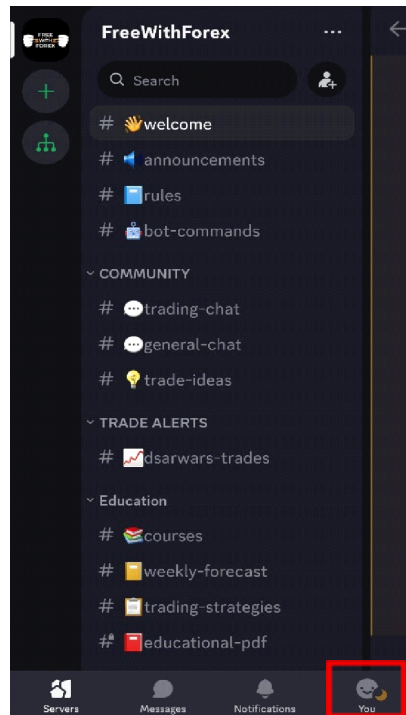

Mobile Guide

- Swipe left and click on the **You** icon in the bottom right.