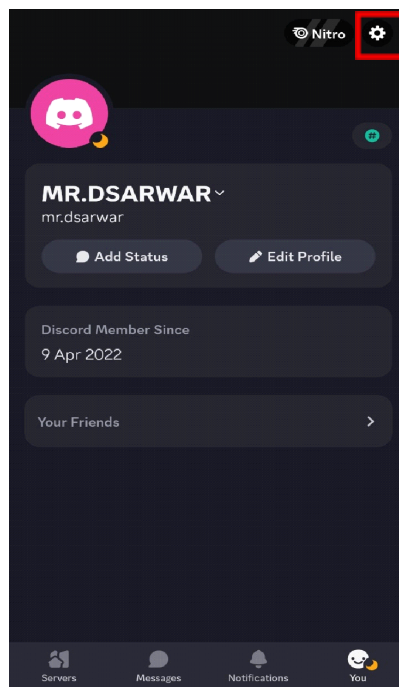

- Click the **gear icon** in the top right corner.