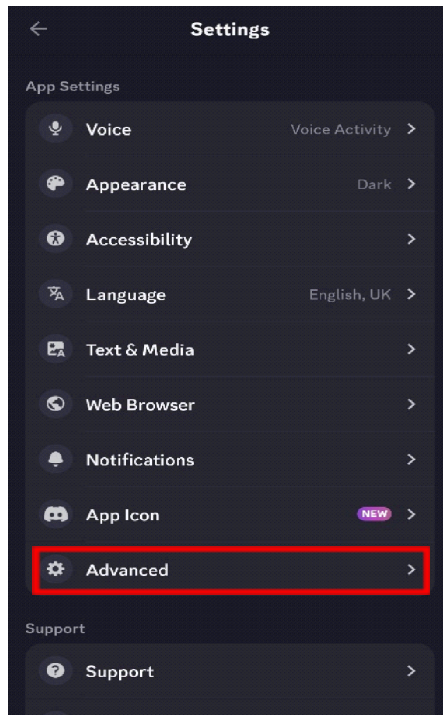

- Once it has been enabled, click on your username at the bottom left and click **Copy User ID**.

- Paste your 18-digit number **Discord ID** in the registration form.

A screenshot of a registration form titled 'Register Now'. The form has several input fields: a text field containing the 18-digit Discord ID '962334305948925982' (highlighted with a red box), a 'First Name' field, a 'Last Name' field, an 'Email' field, a 'Password' field with an eye icon, and a 'Confirm Password' field with an eye icon. Below the fields is a checkbox labeled 'Accept our terms and conditions and privacy policy.' At the bottom, there are two buttons: 'Proceed To Payment' (orange) and 'Pay With Paypal' (dark blue). At the very bottom, there is a link that says 'Already have an account? Login'.

Mobile Guide

- Swipe left and click on the **You** icon in the bottom right.

- Click the **gear icon** in the top right corner.

- Scroll down to **App Settings > Advanced**. Turn **Developer Mode** on.

- Once it has been enabled, click on your profile and click the . . . icon in the top right. Here you will find your **Discord ID**.