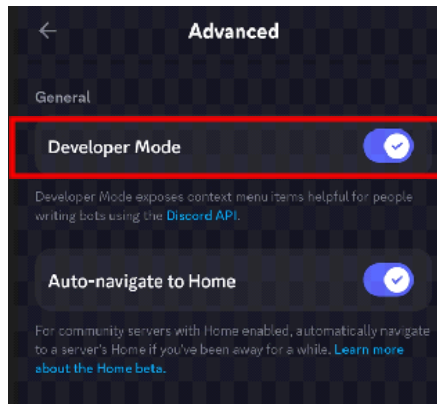

Mobile Guide

- Swipe left and click on the **You** icon in the bottom right.

- Click the **gear icon** in the top right corner.

- Scroll down to **App Settings > Advanced**. Turn **Developer Mode** on.

- Once it has been enabled, click on your profile and click the . . . icon in the top right. Here you will find your **Discord ID**.