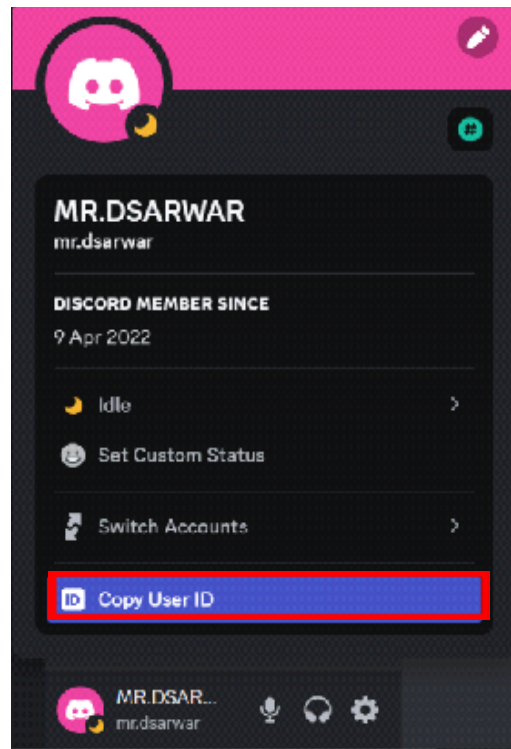

Step By Step Guide To Find Your Discord ID

- Your Discord ID is an 18-digit number that's tied to your account.
- Every Discord user has a unique Discord ID.
- To find your Discord ID, you will need to turn on Discord's "Developer Mode"
- Below we have guides for both Desktop & Mobile.

- Once it has been enabled, click on your username at the bottom left and click **Copy User ID**.

- Paste your 18-digit number **Discord ID** in the registration form.

A screenshot of a registration form titled 'Register Now'. The form has several input fields: a text field containing the 18-digit Discord ID '962334305948925982' (highlighted with a red box), a 'First Name' field, a 'Last Name' field, an 'Email' field, a 'Password' field with an eye icon, and a 'Confirm Password' field with an eye icon. Below the fields is a checkbox labeled 'Accept our terms and conditions and privacy policy.' At the bottom, there are two buttons: 'Proceed To Payment' (orange) and 'Pay With Paypal' (dark blue). At the very bottom, there is a link that says 'Already have an account? Login'.